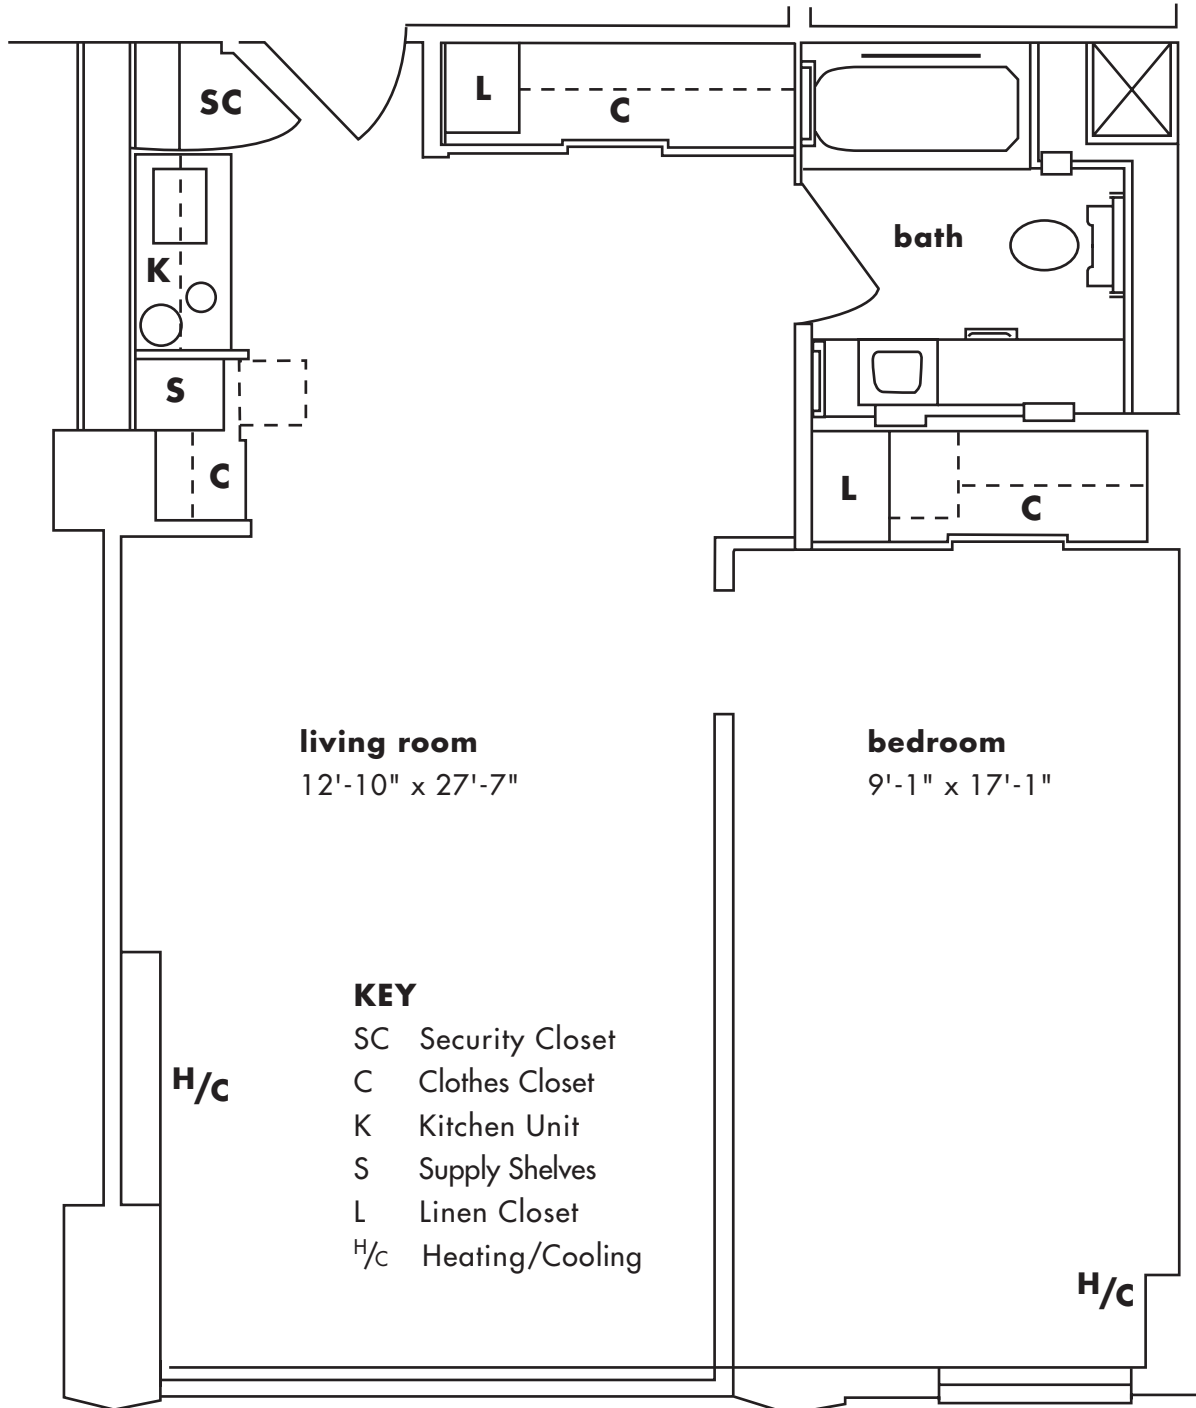

# JUNIOR ONE BEDROOM

apartment type 3A (20)

apartment area = 632 square feet

**living room**  
12'-10" x 27'-7"

**bedroom**  
9'-1" x 17'-1"

## KEY

- SC Security Closet
- C Clothes Closet
- K Kitchen Unit
- S Supply Shelves
- L Linen Closet
- H/c Heating/Cooling

**SCALE**  
1/4" = 1'