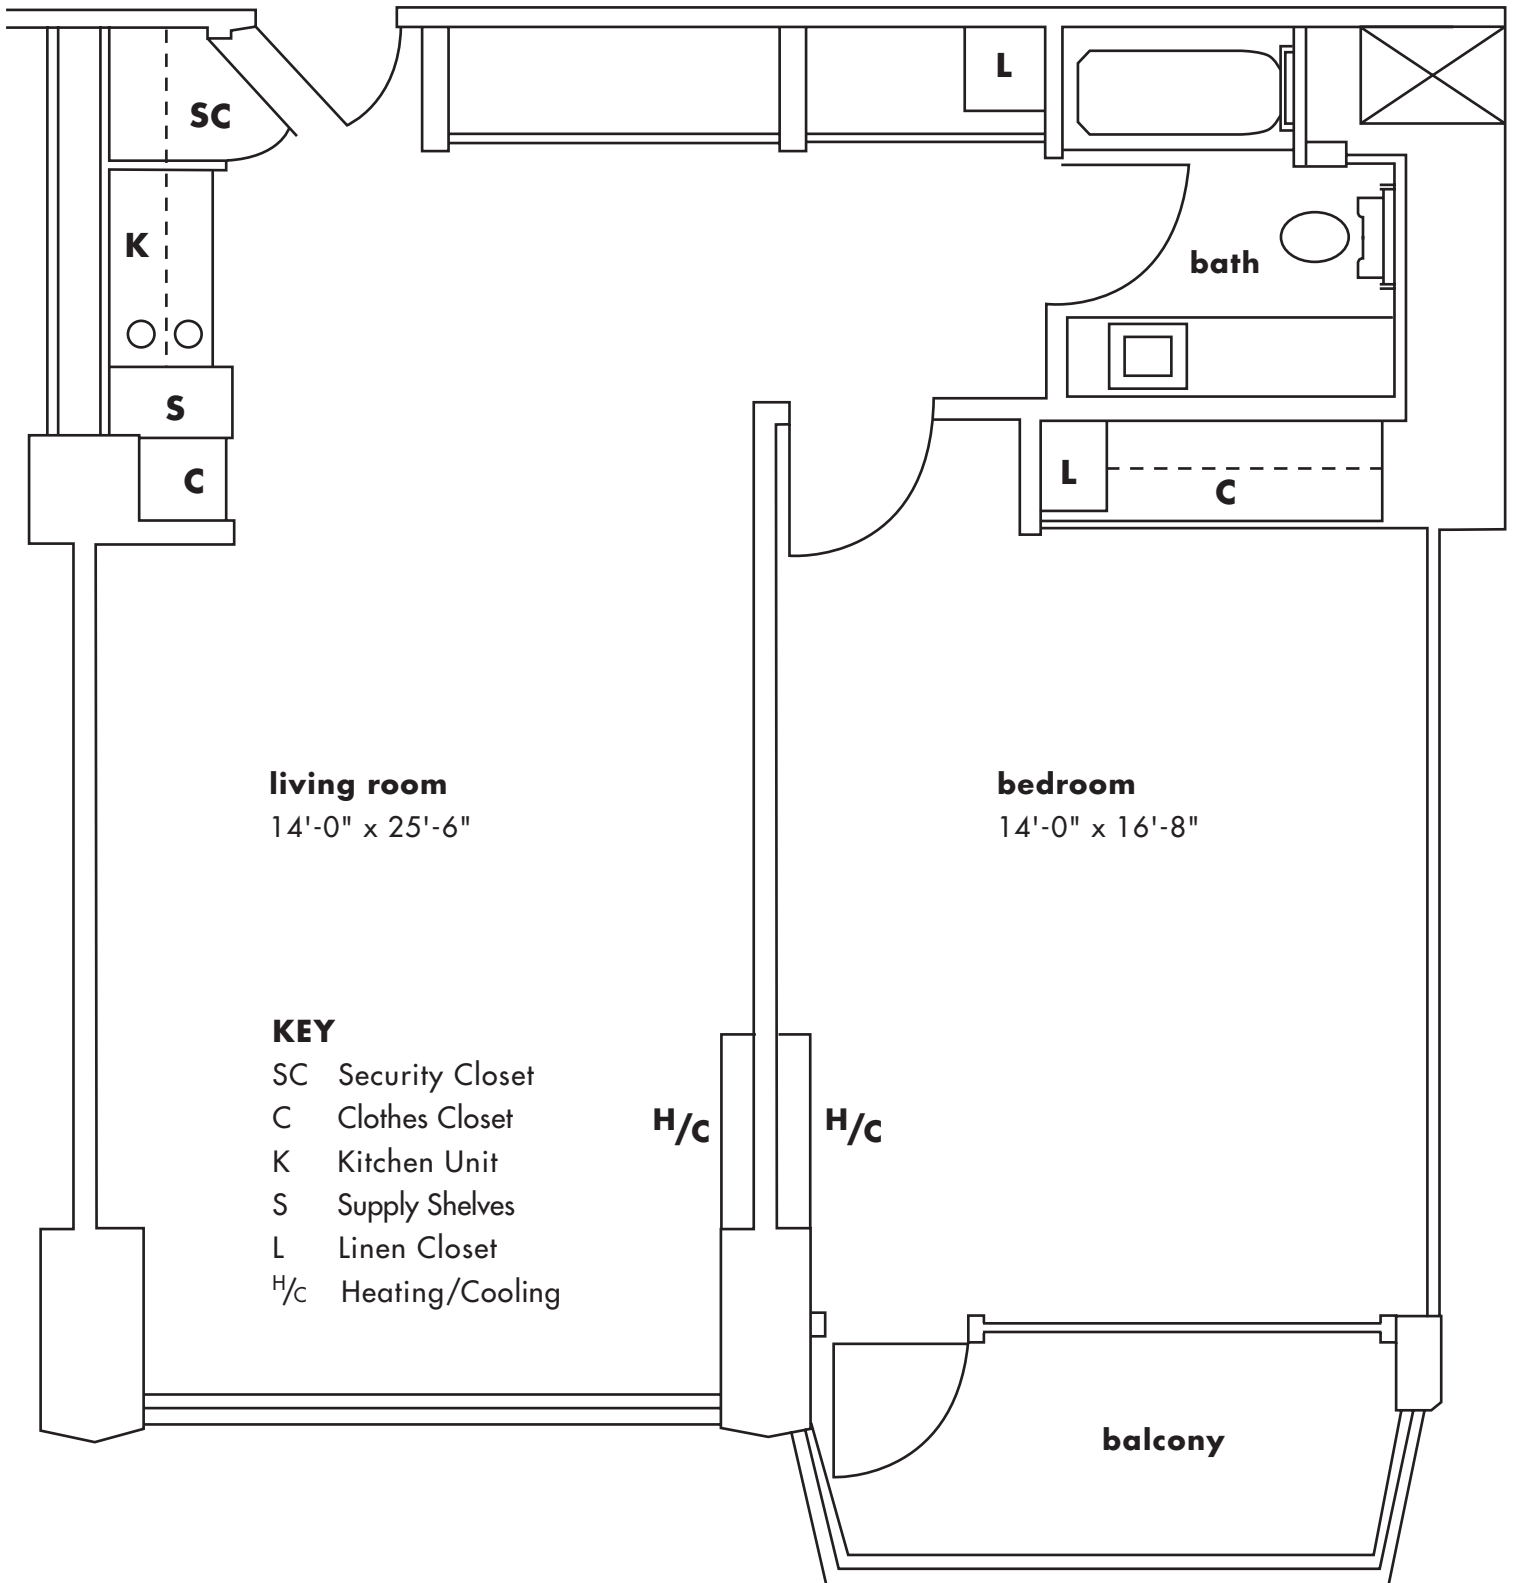

**ONE BEDROOM**

apartment type 5A (12)

apartment area = 830 square feet

**living room**  
14'-0" x 25'-6"

**bedroom**  
14'-0" x 16'-8"

**KEY**

- SC Security Closet
- C Clothes Closet
- K Kitchen Unit
- S Supply Shelves
- L Linen Closet
- H/c Heating/Cooling

**SCALE**  
1/4" = 1'